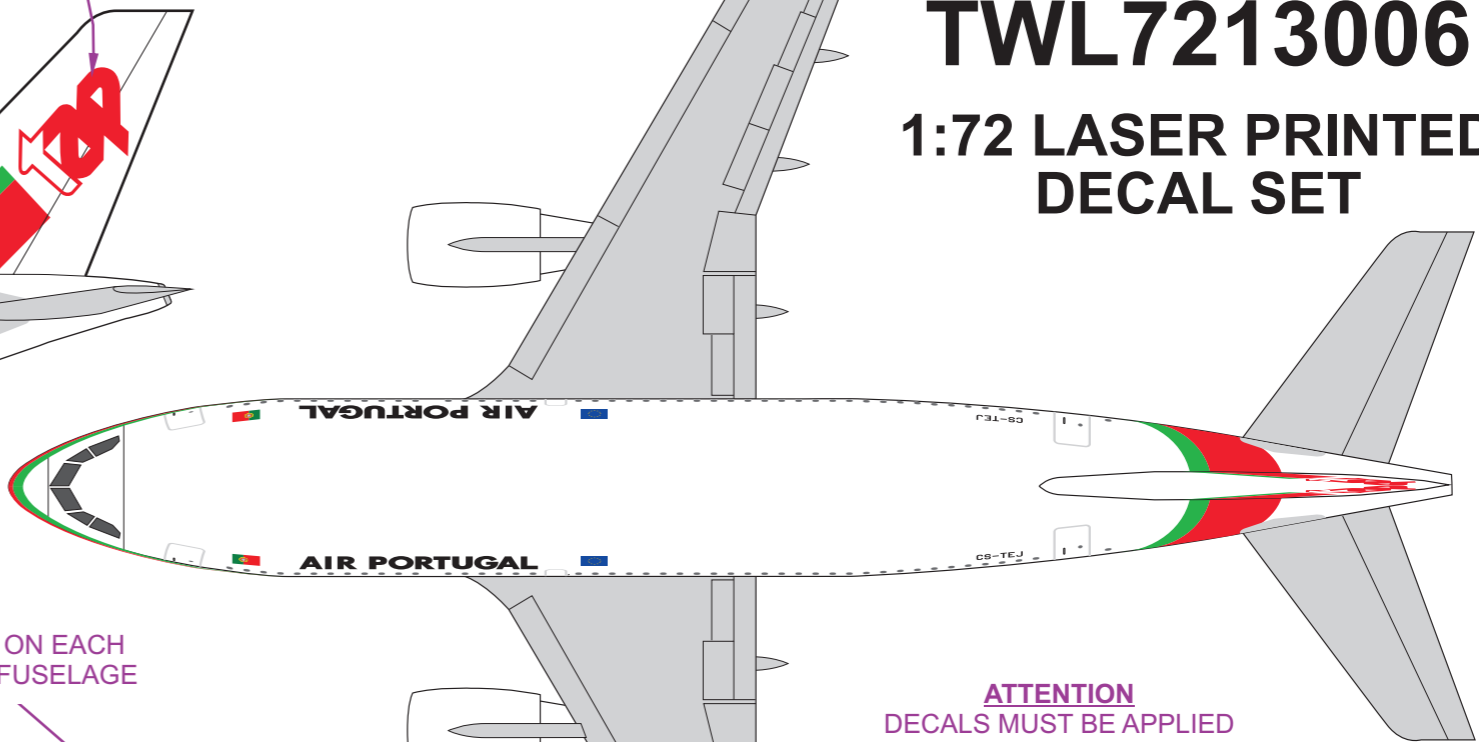

**TRANSPORT WINGS
A310
TAP - Air Portugal
TWL7213006
1:72 LASER PRINTED
DECAL SET**

Produced by
Aircraft In Miniature Limited
in collaboration with
H G Hannant Limited
© Aircraft In Miniature Limited 2014

WARNING - DECALS MUST BE APPLIED TO A GLOSS WHITE PAINTED SURFACE

CS-TEJ

LEFT REAR DOOR & WINDOWS

NACELLE, LEFT SIDES

NACELLE, RIGHT SIDES

MAINTAIN PAINT TO THESE PANELS FOR CHEAT LINES

AIR PORTUGAL

LEFT FRONT DOORS & WINDOWS

TRANSPORT WINGS A310 decal set
TWL7213006 - TAP - sheet 2 of 2
© Aircraft In Miniature Limited - 2014

CS-TEJ

WARNING - DECALS MUST BE APPLIED TO A GLOSS WHITE PAINTED SURFACE

LEFT REAR DOOR & WINDOWS

PEDRO NUNES