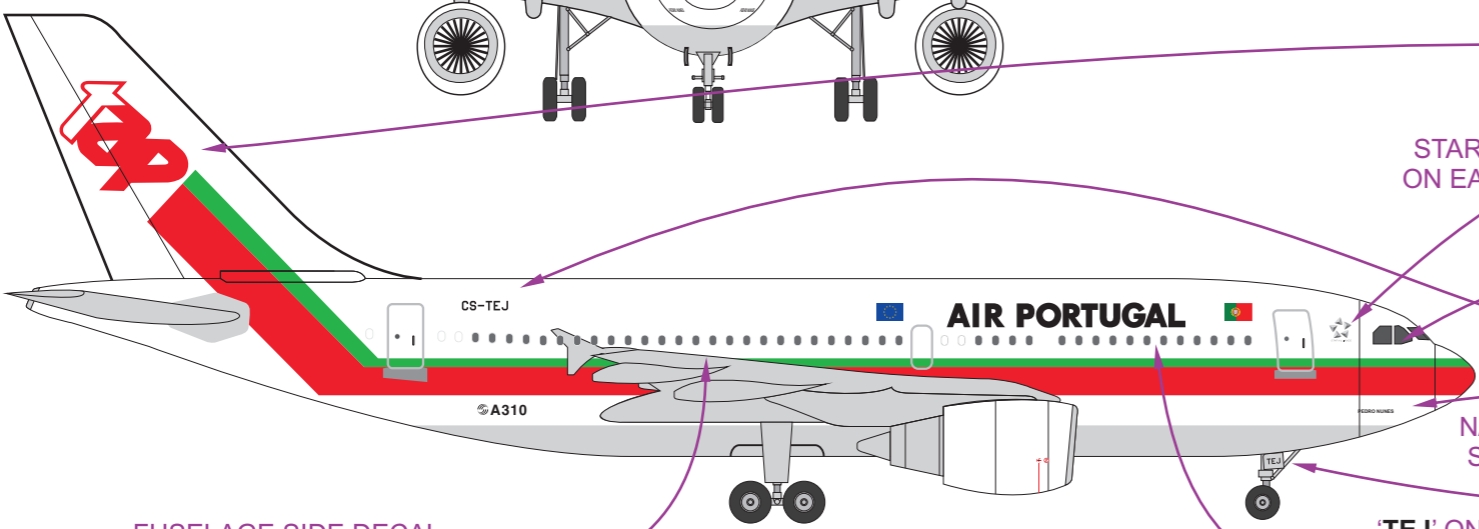

**TRANSPORT WINGS
A310
TAP - Air Portugal
TWL7213006
1:72 LASER PRINTED
DECAL SET**

Produced by
Aircraft In Miniature Limited
in collaboration with
H G Hannant Limited
© Aircraft In Miniature Limited 2014

WARNING - DECALS MUST BE APPLIED TO A GLOSS WHITE PAINTED SURFACE

CS-TEJ

LEFT REAR DOOR & WINDOWS

NACELLE, LEFT SIDES

NACELLE, RIGHT SIDES

MAINTAIN PAINT TO THESE PANELS FOR CHEAT LINES

AIR PORTUGAL

LEFT FRONT DOORS & WINDOWS

TRANSPORT WINGS A310 decal set
TWL7213006 - TAP - sheet 2 of 2
© Aircraft In Miniature Limited - 2014

CS-TEJ

WARNING - DECALS MUST BE APPLIED TO A GLOSS WHITE PAINTED SURFACE

LEFT REAR DOOR & WINDOWS

PEDRO NUNES