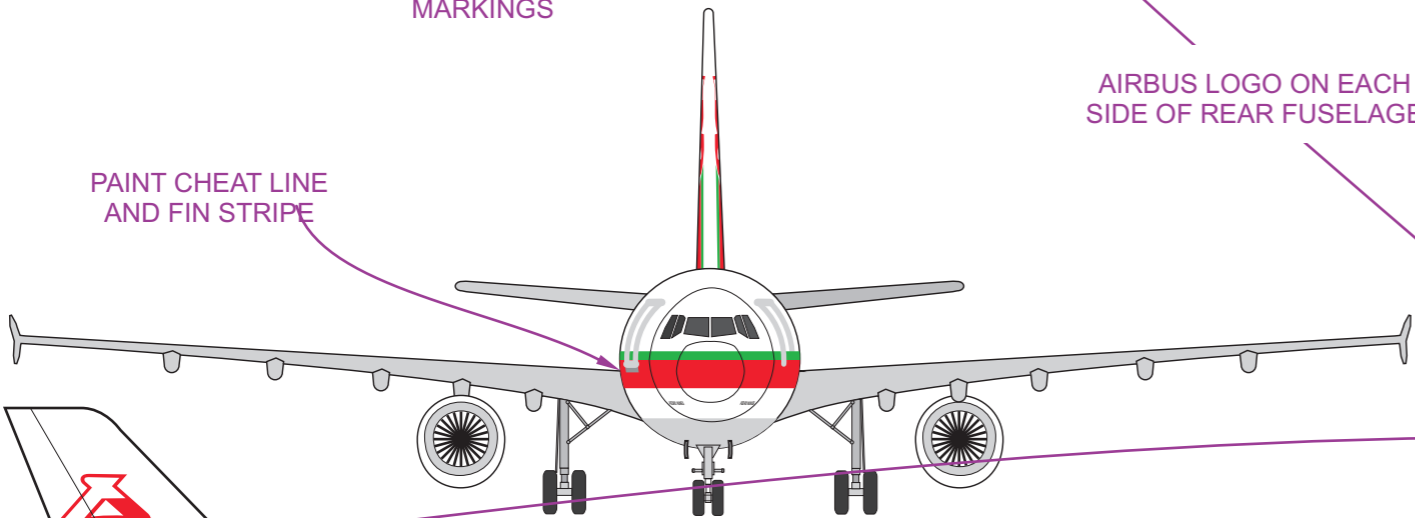

**TRANSPORT WINGS
A310
TAP - Air Portugal
TWL7213006
1:72 LASER PRINTED
DECAL SET**

Produced by
Aircraft In Miniature Limited
in collaboration with
H G Hannant Limited
© Aircraft In Miniature Limited 2014

WARNING - DECALS MUST BE APPLIED TO A GLOSS WHITE PAINTED SURFACE

CS-TEJ

LEFT REAR DOOR & WINDOWS

NACELLE, LEFT SIDES

NACELLE, RIGHT SIDES

MAINTAIN PAINT TO THESE PANELS FOR CHEAT LINES

AIR PORTUGAL

LEFT FRONT DOORS & WINDOWS

TRANSPORT WINGS A310 decal set
TWL7213006 - TAP - sheet 2 of 2
© Aircraft In Miniature Limited - 2014

CS-TEJ

WARNING - DECALS MUST BE APPLIED TO A GLOSS WHITE PAINTED SURFACE

LEFT REAR DOOR & WINDOWS

PEDRO NUNES