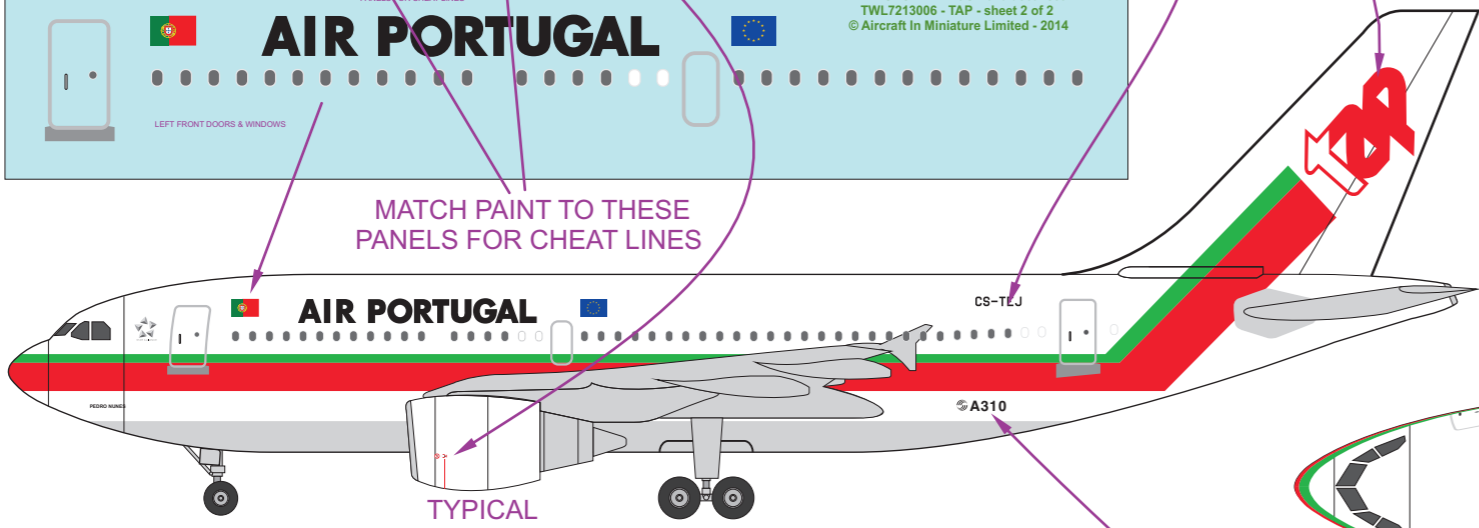

**TRANSPORT WINGS
A310
TAP - Air Portugal
TWL7213006
1:72 LASER PRINTED
DECAL SET**

Produced by
Aircraft In Miniature Limited
in collaboration with
H G Hannant Limited
© Aircraft In Miniature Limited 2014

WARNING - DECALS MUST BE APPLIED TO A GLOSS WHITE PAINTED SURFACE

CS-TEJ

LEFT REAR DOOR & WINDOWS

NACELLE, LEFT SIDES

NACELLE, RIGHT SIDES

MAINTAIN PAINT TO THESE PANELS FOR CHEAT LINES

AIR PORTUGAL

LEFT FRONT DOORS & WINDOWS

TRANSPORT WINGS A310 decal set
TWL7213006 - TAP - sheet 2 of 2
© Aircraft In Miniature Limited - 2014

CS-TEJ

WARNING - DECALS MUST BE APPLIED TO A GLOSS WHITE PAINTED SURFACE

LEFT REAR DOOR & WINDOWS

PEDRO NUNES