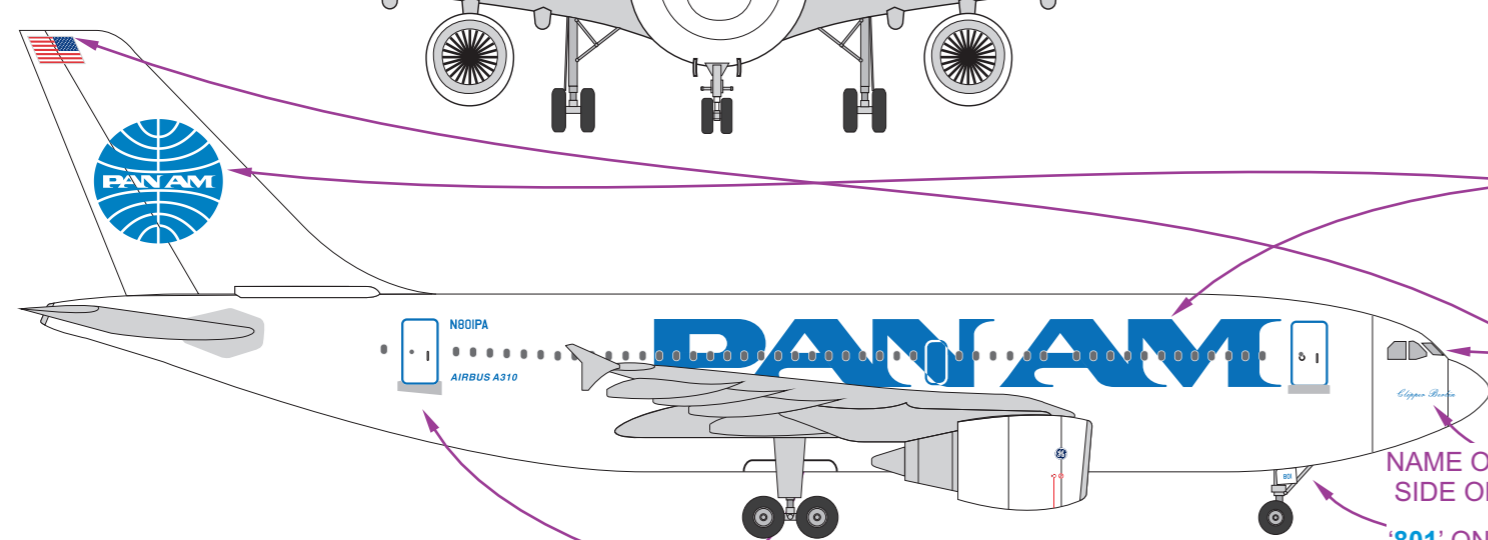

Aircraft In
Miniature Limited

Produced by
Aircraft In Miniature Limited
in collaboration with
H G Hannant Limited
© Aircraft In Miniature Limited 2014

**TRANSPORT WINGS
A310
Pan American
TWL7213005
1:72 LASER PRINTED
DECAL SET**

ATTENTION
DECALS MUST BE APPLIED
TO A GLOSS PAINTED SURFACE

- Gloss white - Xtracolor X141
- Airbus Industries Grey - Xtracolor X359

FUSELAGE SIDE DECAL
IS IN TWO SECTIONS.
REMOVE OVERLAPPING WINDOW
TO AVOID CHANGE IN COLOUR.

NAME ON EACH
SIDE OF NOSE
'801' ON EACH
NOSE GEAR DOOR