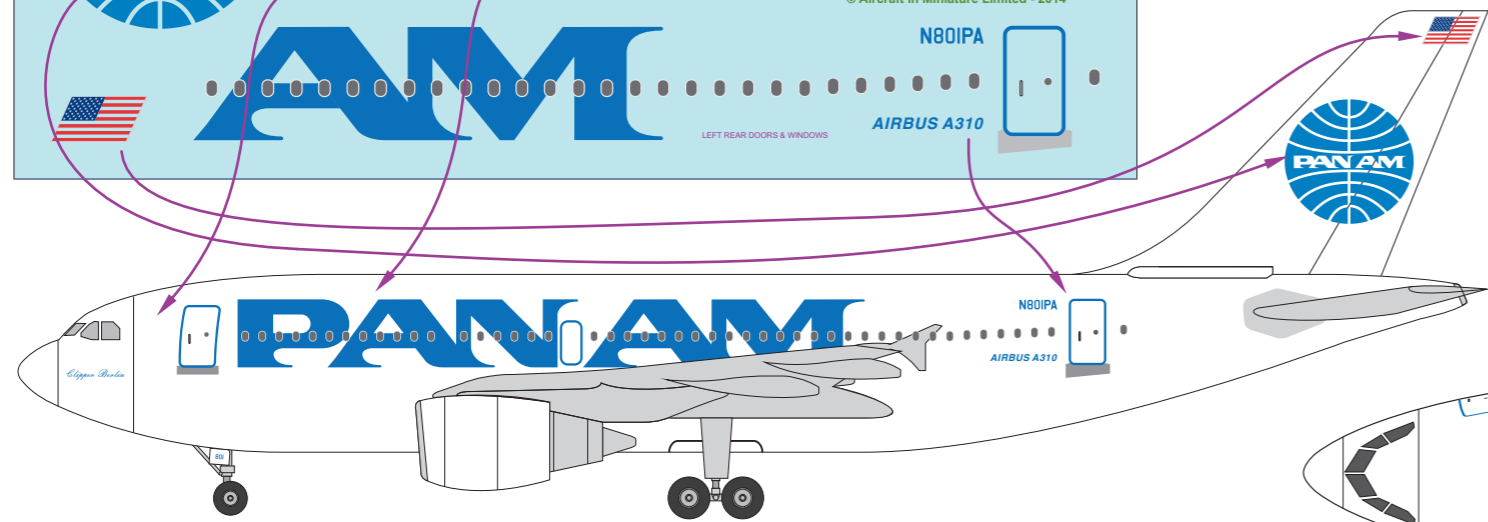

Aircraft In
Miniature Limited

Produced by
Aircraft In Miniature Limited
in collaboration with
H G Hannant Limited
© Aircraft In Miniature Limited 2014

**TRANSPORT WINGS
A310
Pan American
TWL7213005
1:72 LASER PRINTED
DECAL SET**

ATTENTION
DECALS MUST BE APPLIED
TO A GLOSS PAINTED SURFACE

- Gloss white - Xtracolor X141
- Airbus Industries Grey - Xtracolor X359

FUSELAGE SIDE DECAL
IS IN TWO SECTIONS.
REMOVE OVERLAPPING WINDOW
TO AVOID CHANGE IN COLOUR.

NAME ON EACH
SIDE OF NOSE
'801' ON EACH
NOSE GEAR DOOR