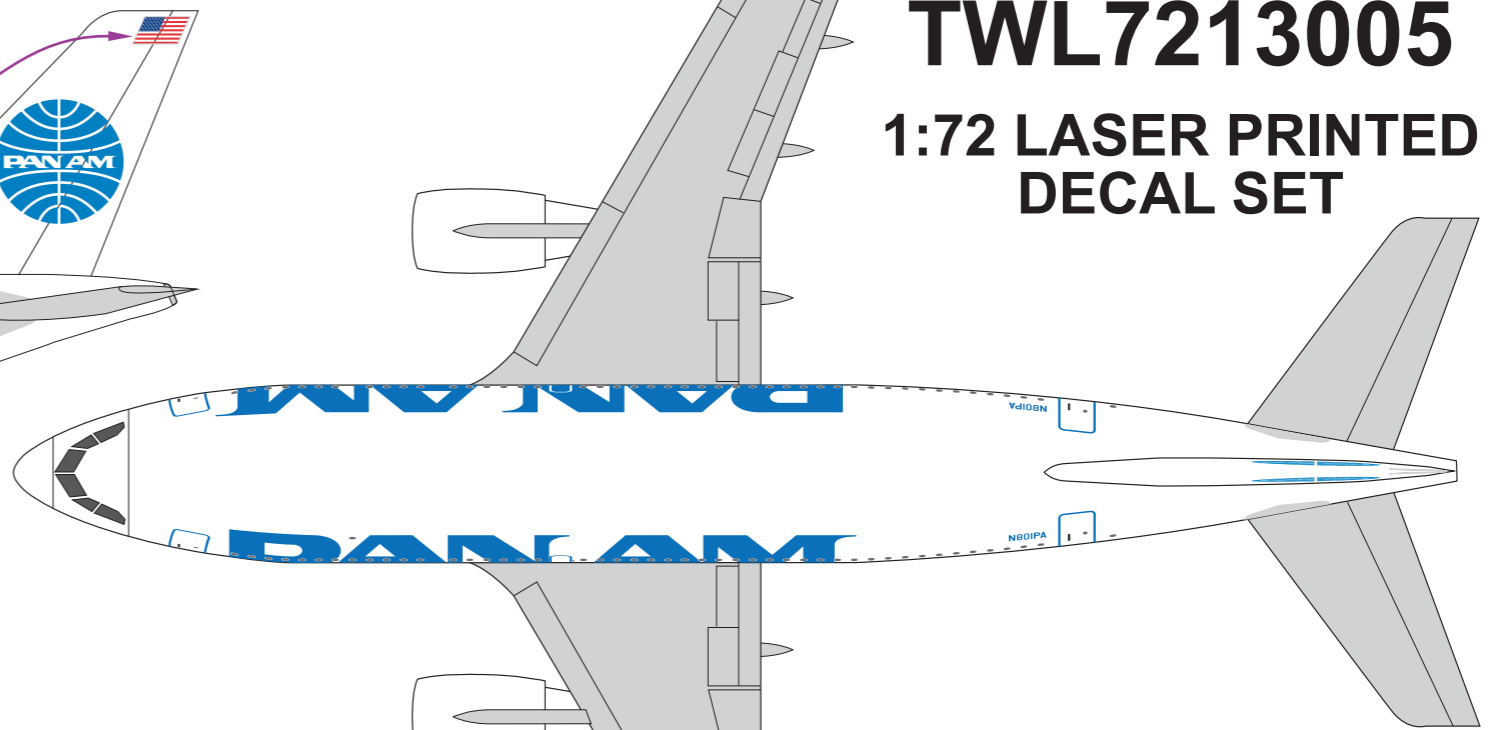

Aircraft In
Miniature Limited

Produced by
Aircraft In Miniature Limited
in collaboration with
H G Hannant Limited
© Aircraft In Miniature Limited 2014

**TRANSPORT WINGS
A310
Pan American
TWL7213005
1:72 LASER PRINTED
DECAL SET**

ATTENTION
DECALS MUST BE APPLIED
TO A GLOSS PAINTED SURFACE

- Gloss white - Xtracolor X141
- Airbus Industries Grey - Xtracolor X359

FUSELAGE SIDE DECAL
IS IN TWO SECTIONS.
REMOVE OVERLAPPING WINDOW
TO AVOID CHANGE IN COLOUR.

NAME ON EACH
SIDE OF NOSE
'801' ON EACH
NOSE GEAR DOOR