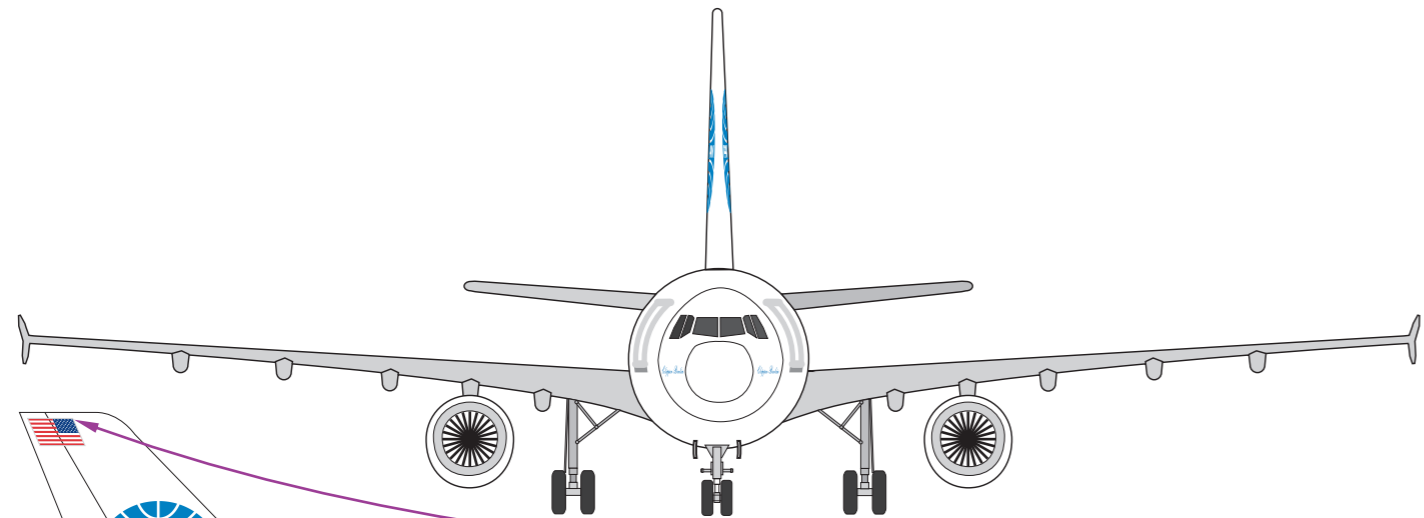

Aircraft In
Miniature Limited

Produced by
Aircraft In Miniature Limited
in collaboration with
H G Hannant Limited
© Aircraft In Miniature Limited 2014

**TRANSPORT WINGS
A310
Pan American
TWL7213005
1:72 LASER PRINTED
DECAL SET**

ATTENTION
DECALS MUST BE APPLIED
TO A GLOSS PAINTED SURFACE

- Gloss white - Xtracolor X141
- Airbus Industries Grey - Xtracolor X359

FUSELAGE SIDE DECAL
IS IN TWO SECTIONS.
REMOVE OVERLAPPING WINDOW
TO AVOID CHANGE IN COLOUR.

NAME ON EACH
SIDE OF NOSE
'801' ON EACH
NOSE GEAR DOOR