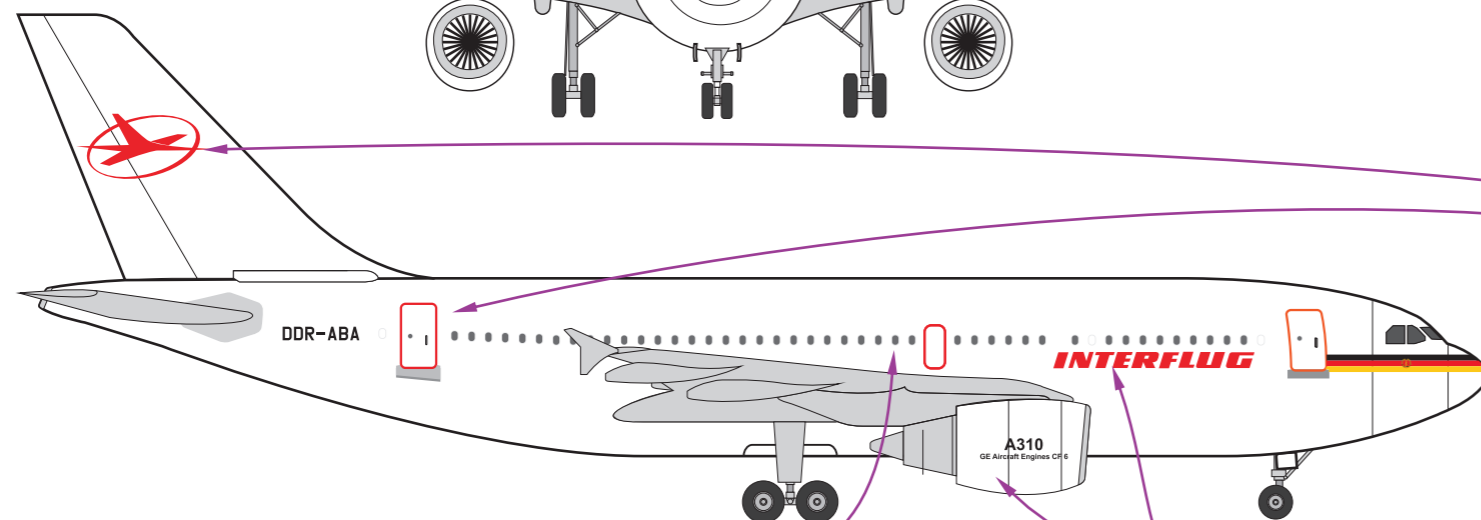

WARNING - DECALS MUST BE APPLIED TO A GLOSS WHITE PAINTED SURFACE

LEFT UNDER WING REGISTRATION
DDR-ABA

LEFT FIN LOGO

TRANSPORT WINGS A310 decal set
TWL7213003 - Interflug - sheet 1 of 2
© Aircraft In Miniature Limited - 2014

LEFT REAR DOOR & WINDOWS
DDR-ABA

LEFT NACELLE
A310
GE Aircraft Engines CF 6

LEFT NACELLE
A310
GE Aircraft Engines CF 6

INTERFLUG

LEFT FRONT DOORS & WINDOWS

Produced by
Aircraft In Miniature Limited
in collaboration with
H G Hannant Limited
© Aircraft In Miniature Limited 2014

TRANSPORT WINGS
A310
Interflug
TWL7213003
1:72 LASER PRINTED
DECAL SET

ATTENTION
DECALS MUST BE APPLIED
TO A GLOSS PAINTED SURFACE

FUSELAGE SIDE DECAL
IS IN TWO SECTIONS.
REMOVE OVERLAPPING WINDOW
TO AVOID CHANGE IN COLOUR.