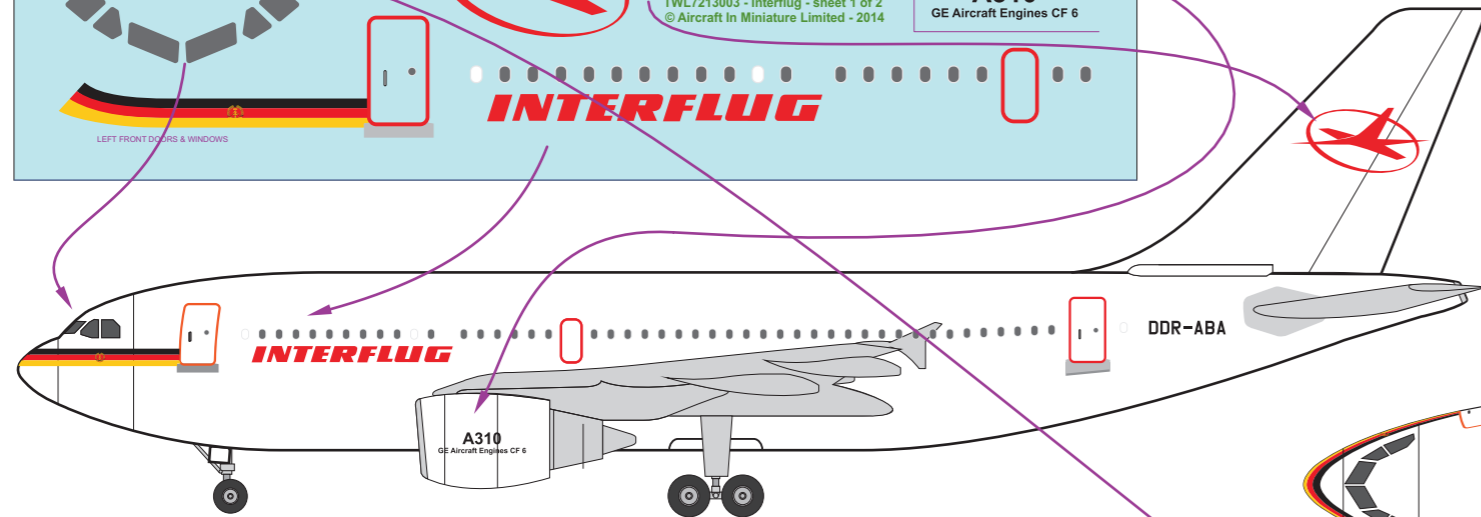

WARNING - DECALS MUST BE APPLIED TO A GLOSS WHITE PAINTED SURFACE

LEFT UNDER WING REGISTRATION
DDR-ABA

LEFT FIN LOGO

TRANSPORT WINGS A310 decal set
TWL7213003 - Interflug - sheet 1 of 2
© Aircraft In Miniature Limited - 2014

LEFT REAR DOOR & WINDOWS
DDR-ABA

LEFT NACELLE
A310
GE Aircraft Engines CF 6

LEFT NACELLE
A310
GE Aircraft Engines CF 6

INTERFLUG

LEFT FRONT DOORS & WINDOWS

Produced by
Aircraft In Miniature Limited
in collaboration with
H G Hannant Limited
© Aircraft In Miniature Limited 2014

TRANSPORT WINGS
A310
Interflug
TWL7213003
1:72 LASER PRINTED
DECAL SET

ATTENTION
DECALS MUST BE APPLIED
TO A GLOSS PAINTED SURFACE

FUSELAGE SIDE DECAL
IS IN TWO SECTIONS.
REMOVE OVERLAPPING WINDOW
TO AVOID CHANGE IN COLOUR.