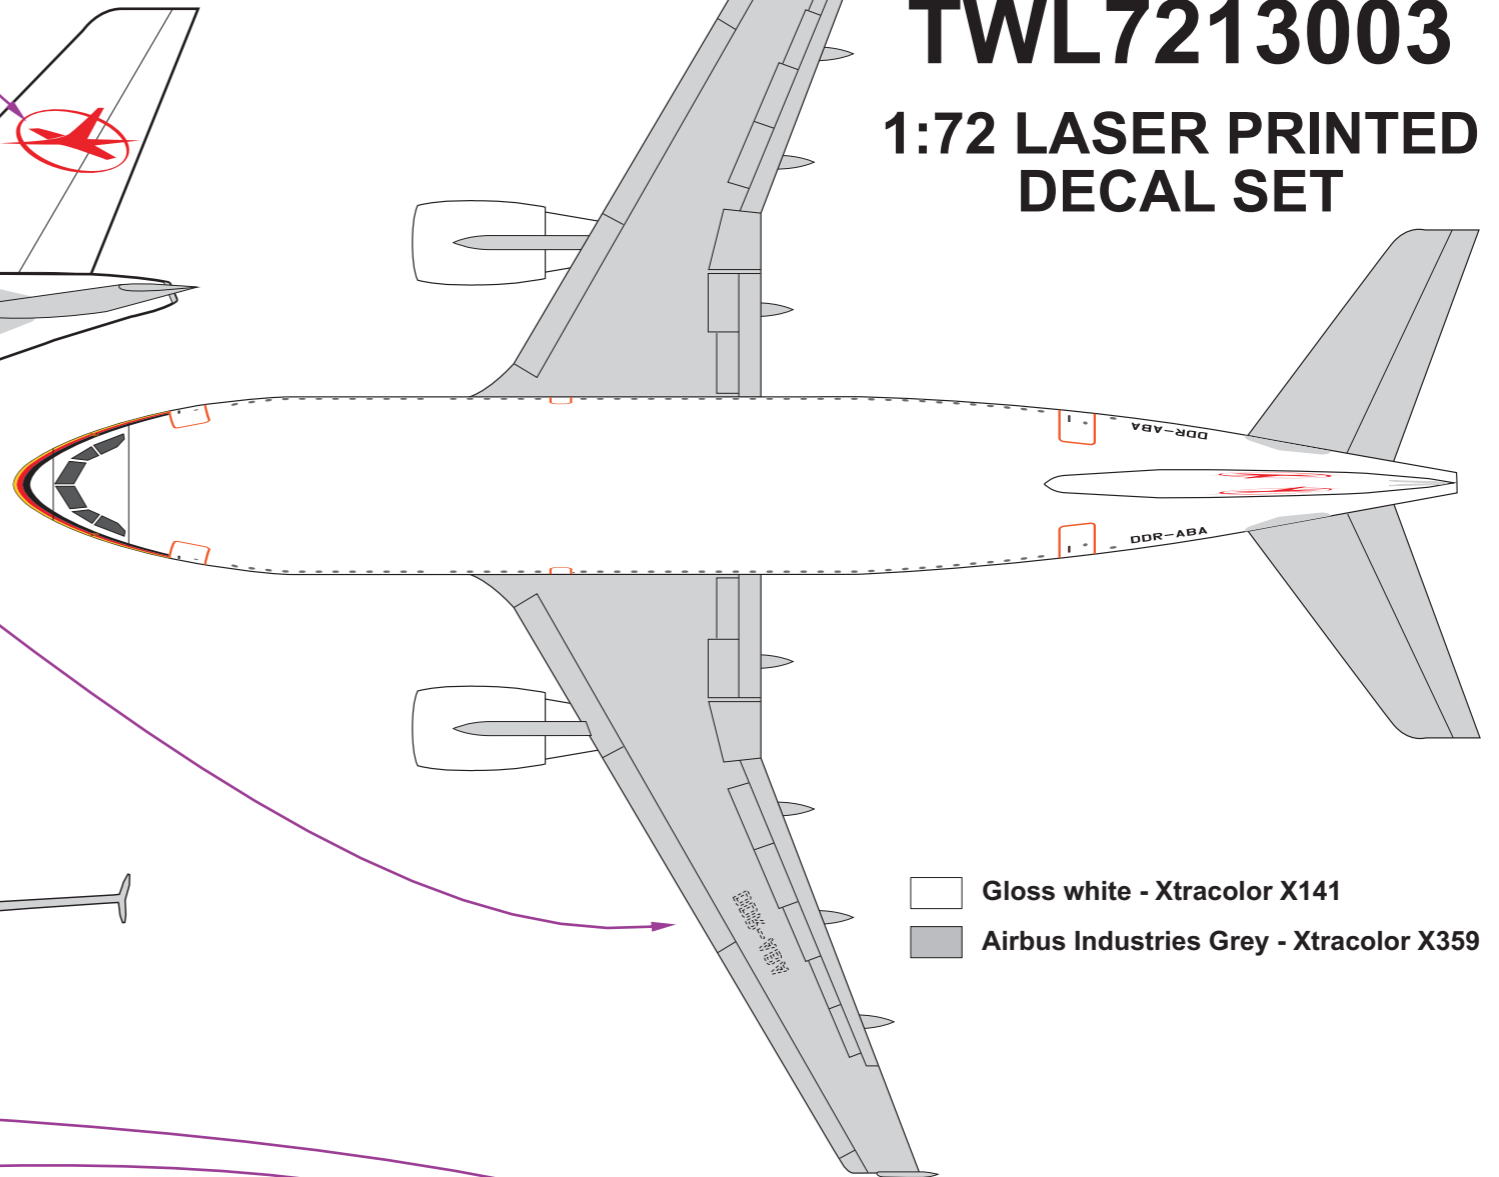

WARNING - DECALS MUST BE APPLIED TO A GLOSS WHITE PAINTED SURFACE

LEFT UNDER WING REGISTRATION
DDR-ABA

LEFT FIN LOGO

TRANSPORT WINGS A310 decal set
TWL7213003 - Interflug - sheet 1 of 2
© Aircraft In Miniature Limited - 2014

LEFT REAR DOOR & WINDOWS
DDR-ABA

LEFT NACELLE
A310
GE Aircraft Engines CF 6

LEFT NACELLE
A310
GE Aircraft Engines CF 6

INTERFLUG

LEFT FRONT DOORS & WINDOWS

Produced by
Aircraft In Miniature Limited
in collaboration with
H G Hannant Limited
© Aircraft In Miniature Limited 2014

TRANSPORT WINGS
A310
Interflug
TWL7213003
1:72 LASER PRINTED
DECAL SET

ATTENTION
DECALS MUST BE APPLIED
TO A GLOSS PAINTED SURFACE

FUSELAGE SIDE DECAL
IS IN TWO SECTIONS.
REMOVE OVERLAPPING WINDOW
TO AVOID CHANGE IN COLOUR.

- Gloss white - Xtracolor X141
- Airbus Industries Grey - Xtracolor X359

RIGHT REAR DOOR & WINDOWS
DDR-ABA

RIGHT NACELLE
A310
GE Aircraft Engines CF 6

RIGHT NACELLE
A310
GE Aircraft Engines CF 6

TRANSPORT WINGS A310 decal set
TWL7213003 - Interflug - sheet 2 of 2
© Aircraft In Miniature Limited - 2014