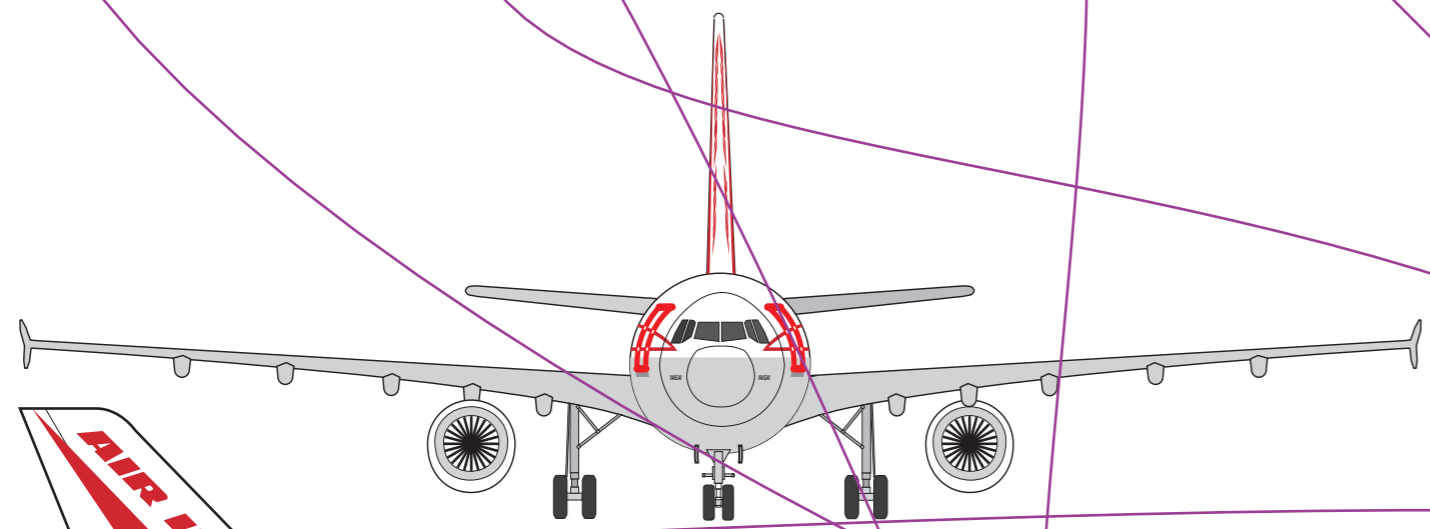

TRANSPORT WINGS
A310
Air India
TWL7213002
1:72 LASER PRINTED
DECAL SET

Produced by
Aircraft In Miniature Limited
 in collaboration with
H G Hannant Limited
 © Aircraft In Miniature Limited 2014

PAINT THE FIN FLASH -
 MATCH PAINT COLOUR
 TO SAMPLE COLOUR
 ON DECAL SHEET.

ATTENTION
 DECALS MUST BE APPLIED
 TO A GLOSS PAINTED SURFACE

- Gloss white - Xtracolor X141
- Airbus Industries Grey - Xtracolor X 359

FUSELAGE SIDE DECAL
 IS IN TWO SECTIONS.
 REMOVE OVERLAPPING WINDOW
 TO AVOID CHANGE IN COLOUR.

TYPICAL - NACELLE
 RIGHT SIDE