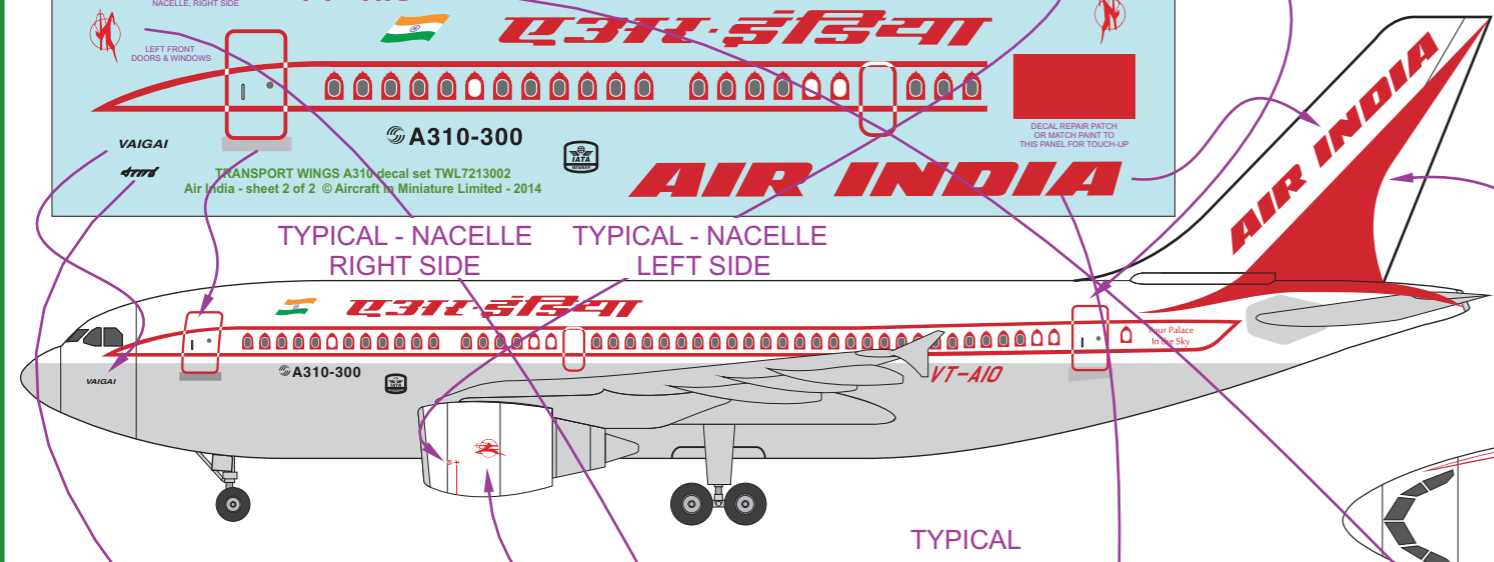

TRANSPORT WINGS
A310
Air India
TWL7213002
1:72 LASER PRINTED
DECAL SET

Produced by
Aircraft In Miniature Limited
 in collaboration with
H G Hannant Limited
 © Aircraft In Miniature Limited 2014

PAINT THE FIN FLASH -
 MATCH PAINT COLOUR
 TO SAMPLE COLOUR
 ON DECAL SHEET.

ATTENTION
 DECALS MUST BE APPLIED
 TO A GLOSS PAINTED SURFACE

- Gloss white - Xtracolor X141
- Airbus Industries Grey - Xtracolor X 359

FUSELAGE SIDE DECAL
 IS IN TWO SECTIONS.
 REMOVE OVERLAPPING WINDOW
 TO AVOID CHANGE IN COLOUR.

TYPICAL - NACELLE
 RIGHT SIDE