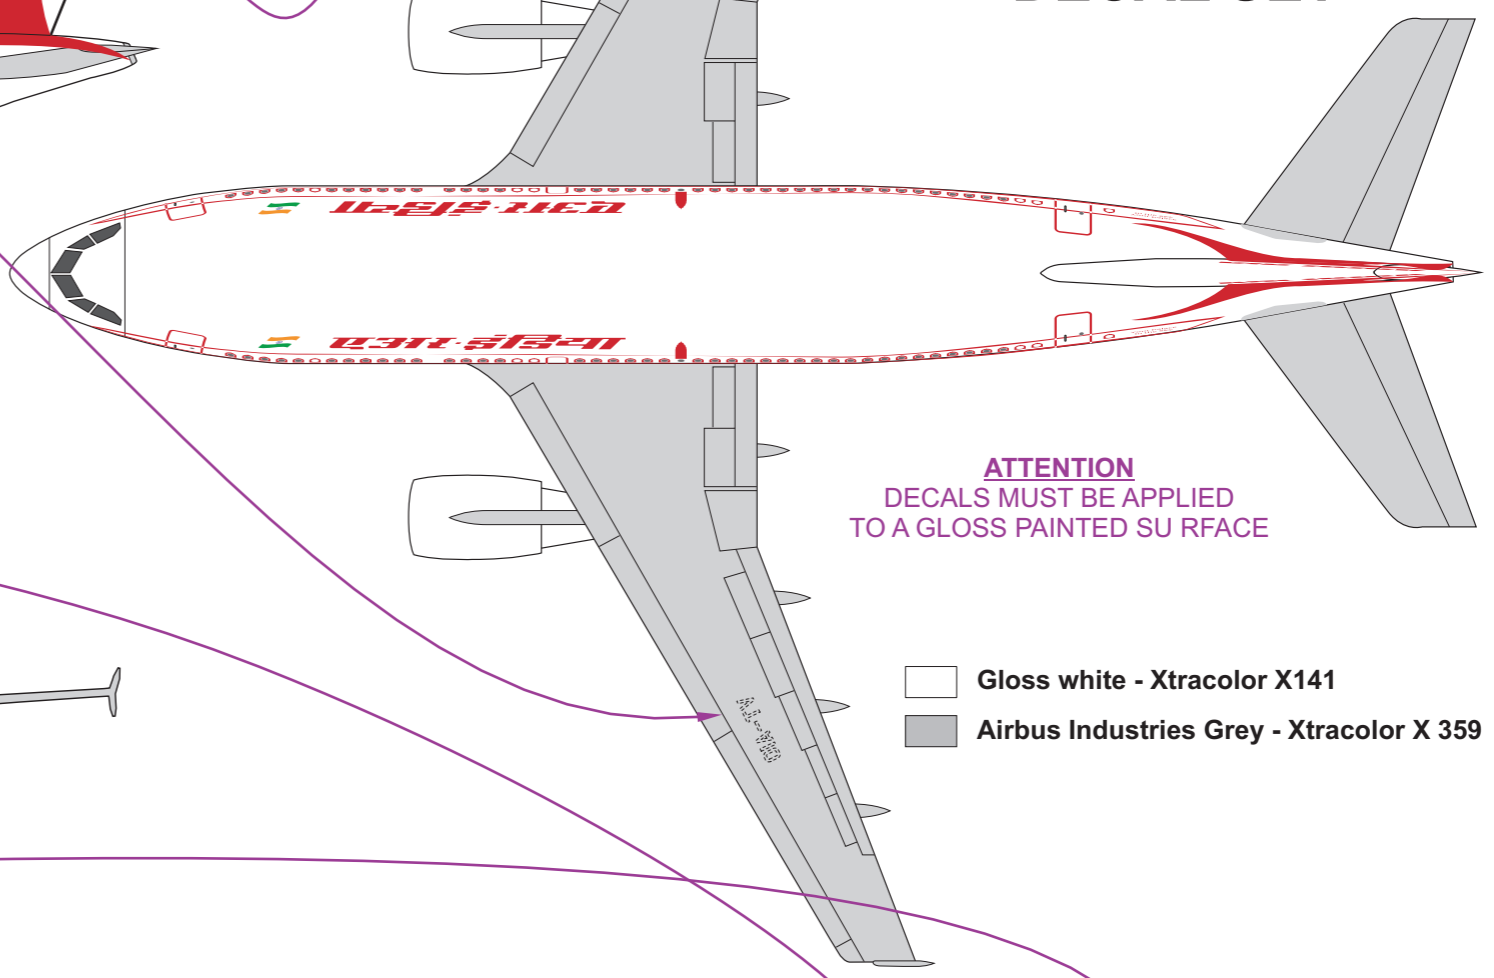

TRANSPORT WINGS
A310
Air India
TWL7213002
1:72 LASER PRINTED
DECAL SET

Produced by
Aircraft In Miniature Limited
 in collaboration with
H G Hannant Limited
 © Aircraft In Miniature Limited 2014

PAINT THE FIN FLASH -
 MATCH PAINT COLOUR
 TO SAMPLE COLOUR
 ON DECAL SHEET.

ATTENTION
 DECALS MUST BE APPLIED
 TO A GLOSS PAINTED SURFACE

- Gloss white - Xtracolor X141
- Airbus Industries Grey - Xtracolor X 359

FUSELAGE SIDE DECAL
 IS IN TWO SECTIONS.
 REMOVE OVERLAPPING WINDOW
 TO AVOID CHANGE IN COLOUR.

TYPICAL - NACELLE
 RIGHT SIDE