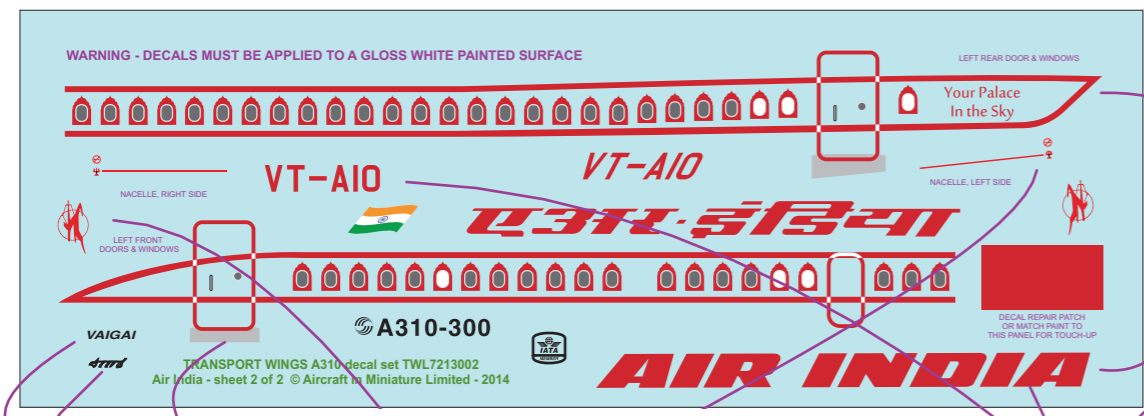

TRANSPORT WINGS
A310
Air India
TWL7213002
1:72 LASER PRINTED
DECAL SET

Produced by
Aircraft In Miniature Limited
 in collaboration with
H G Hannant Limited
 © Aircraft In Miniature Limited 2014

PAINT THE FIN FLASH -
 MATCH PAINT COLOUR
 TO SAMPLE COLOUR
 ON DECAL SHEET.

ATTENTION
 DECALS MUST BE APPLIED
 TO A GLOSS PAINTED SURFACE

- Gloss white - Xtracolor X141
- Airbus Industries Grey - Xtracolor X 359

FUSELAGE SIDE DECAL
 IS IN TWO SECTIONS.
 REMOVE OVERLAPPING WINDOW
 TO AVOID CHANGE IN COLOUR.

TYPICAL - NACELLE
 RIGHT SIDE