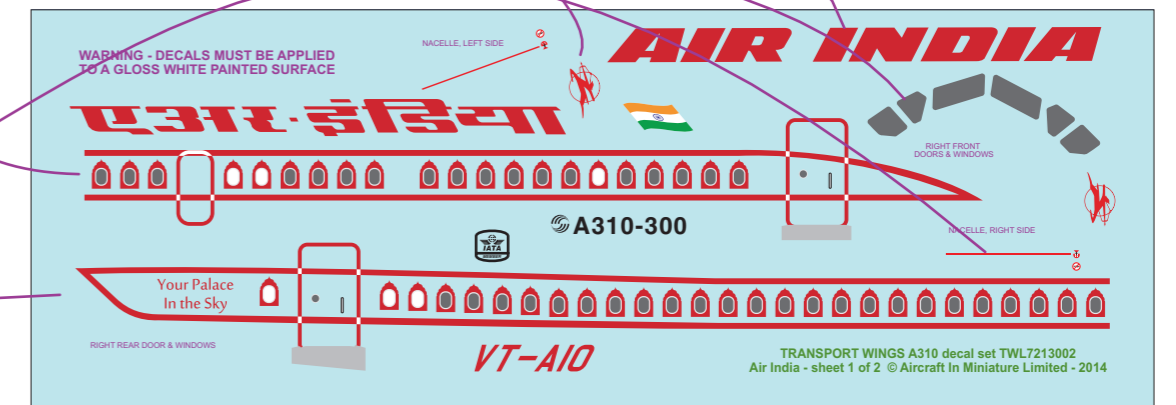

TRANSPORT WINGS
A310
Air India
TWL7213002
1:72 LASER PRINTED
DECAL SET

Produced by
Aircraft In Miniature Limited
 in collaboration with
H G Hannant Limited
 © Aircraft In Miniature Limited 2014

PAINT THE FIN FLASH -
 MATCH PAINT COLOUR
 TO SAMPLE COLOUR
 ON DECAL SHEET.

ATTENTION
 DECALS MUST BE APPLIED
 TO A GLOSS PAINTED SURFACE

- Gloss white - Xtracolor X141
- Airbus Industries Grey - Xtracolor X 359

FUSELAGE SIDE DECAL
 IS IN TWO SECTIONS.
 REMOVE OVERLAPPING WINDOW
 TO AVOID CHANGE IN COLOUR.

TYPICAL - NACELLE
 RIGHT SIDE