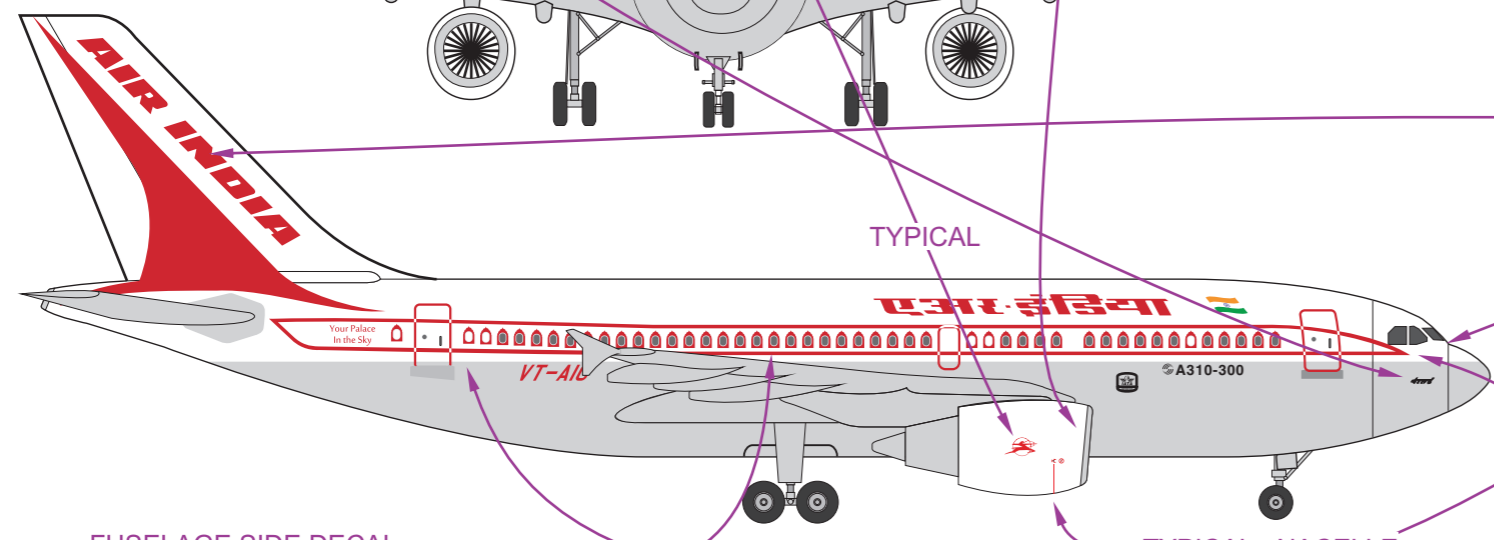

TRANSPORT WINGS
A310
Air India
TWL7213002
1:72 LASER PRINTED
DECAL SET

Produced by
Aircraft In Miniature Limited
 in collaboration with
H G Hannant Limited
 © Aircraft In Miniature Limited 2014

PAINT THE FIN FLASH -
 MATCH PAINT COLOUR
 TO SAMPLE COLOUR
 ON DECAL SHEET.

ATTENTION
 DECALS MUST BE APPLIED
 TO A GLOSS PAINTED SURFACE

- Gloss white - Xtracolor X141
- Airbus Industries Grey - Xtracolor X 359

FUSELAGE SIDE DECAL
 IS IN TWO SECTIONS.
 REMOVE OVERLAPPING WINDOW
 TO AVOID CHANGE IN COLOUR.

TYPICAL - NACELLE
 RIGHT SIDE