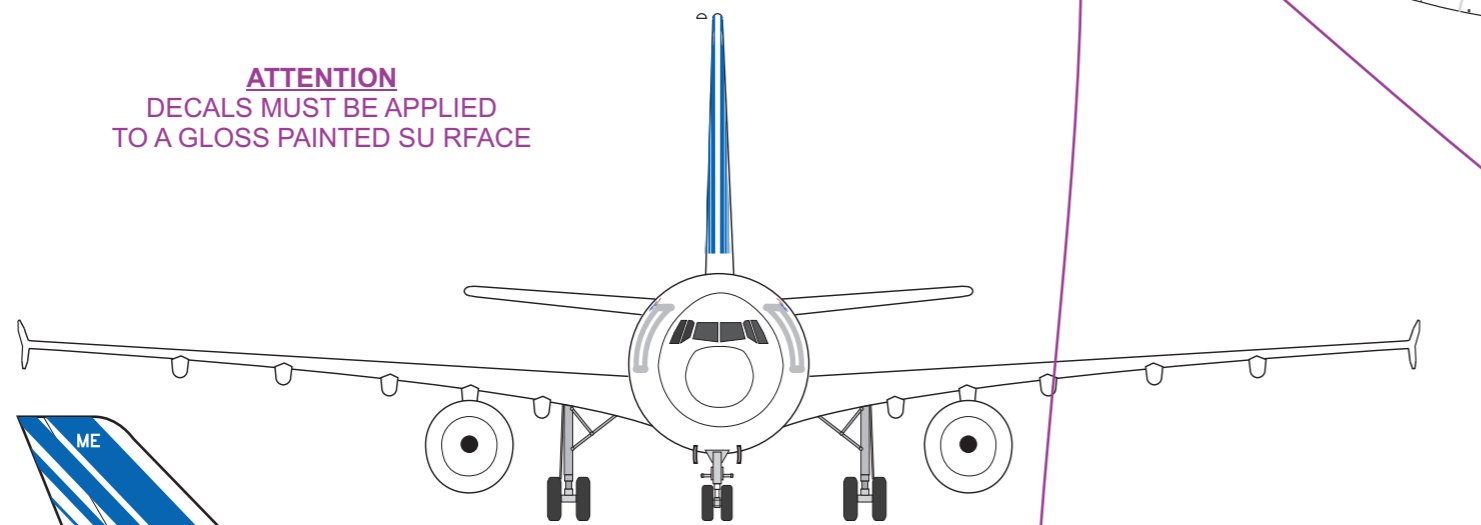

Produced by  
Aircraft In Miniature Limited  
in collaboration with  
H G Hannant Limited  
© Aircraft In Miniature Limited 2014

**TRANSPORT WINGS**  
**A310**  
**Air France**  
**TWL7213001**  
**1:72 LASER PRINTED**  
**DECAL SET**

**ATTENTION**  
DECALS MUST BE APPLIED  
TO A GLOSS PAINTED SURFACE

FUSELAGE SIDE DECAL  
IS IN TWO SECTIONS.  
REMOVE OVERLAPPING WINDOW  
TO AVOID CHANGE IN COLOUR.

- Gloss white - Xtracolor X141
- Airbus Industries Grey - Xtracolor X359