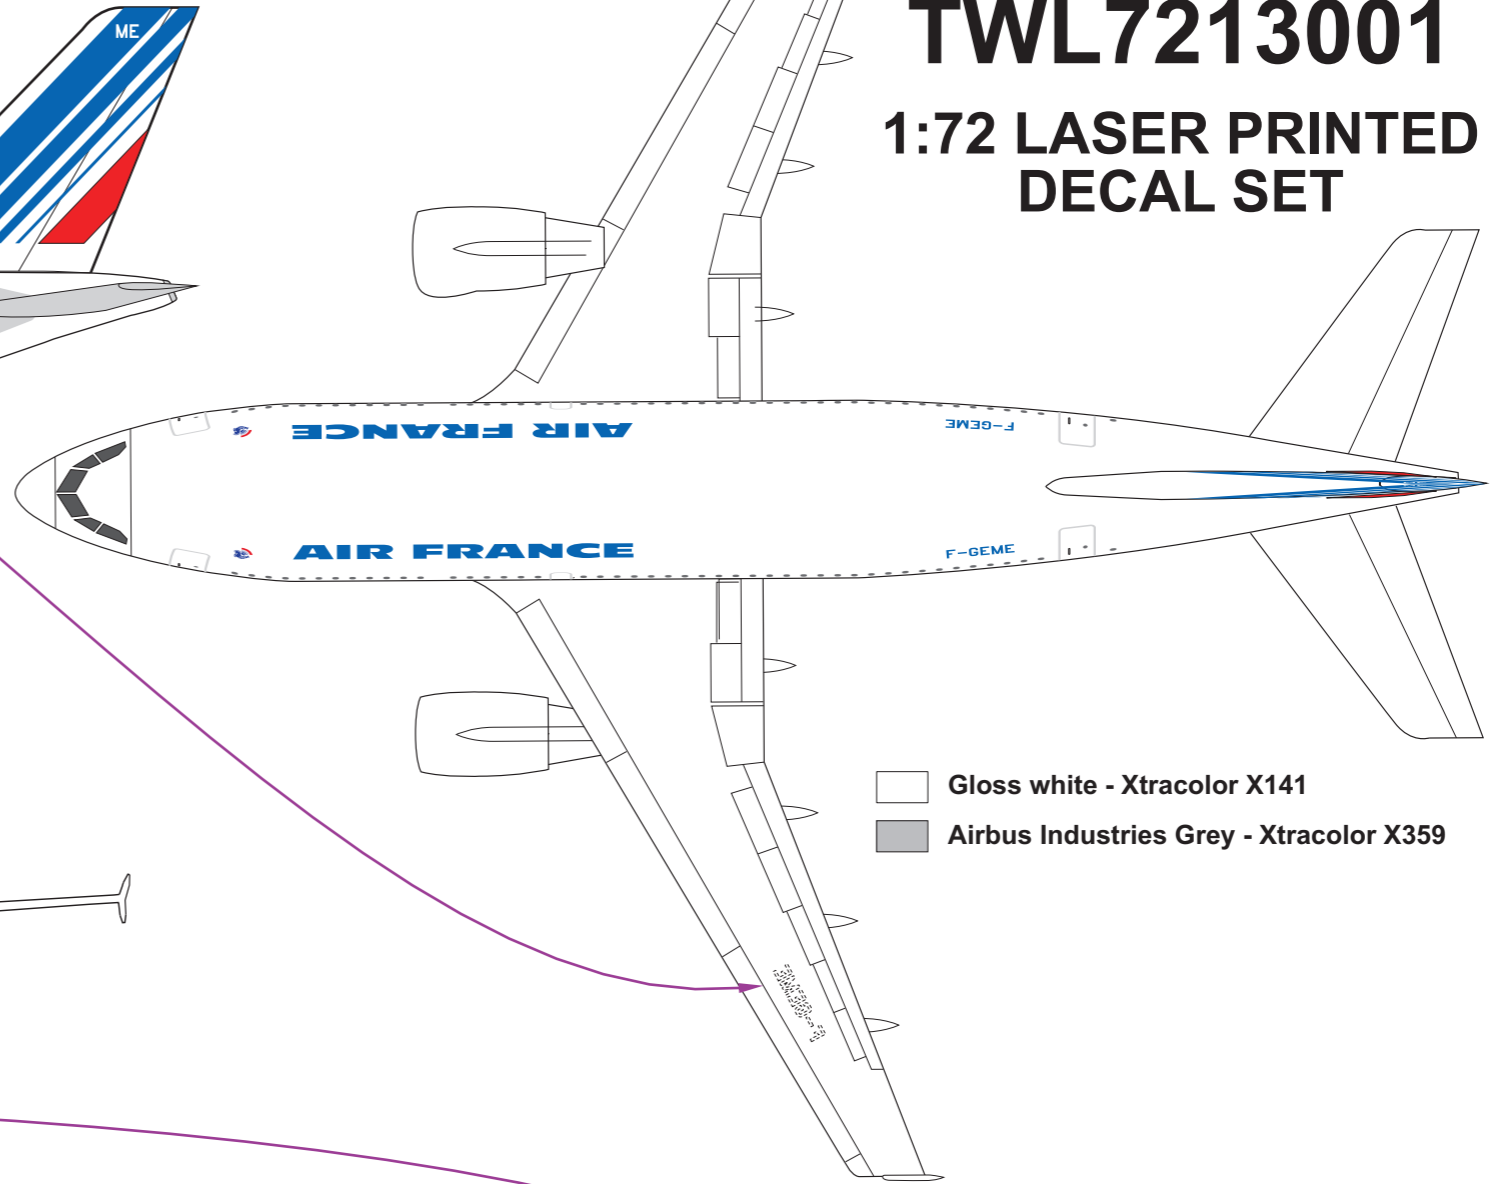

Produced by  
Aircraft In Miniature Limited  
in collaboration with  
H G Hannant Limited  
© Aircraft In Miniature Limited 2014

**TRANSPORT WINGS**  
**A310**  
**Air France**  
**TWL7213001**  
**1:72 LASER PRINTED**  
**DECAL SET**

**ATTENTION**  
DECALS MUST BE APPLIED  
TO A GLOSS PAINTED SURFACE

FUSELAGE SIDE DECAL  
IS IN TWO SECTIONS.  
REMOVE OVERLAPPING WINDOW  
TO AVOID CHANGE IN COLOUR.

- Gloss white - Xtracolor X141
- Airbus Industries Grey - Xtracolor X359