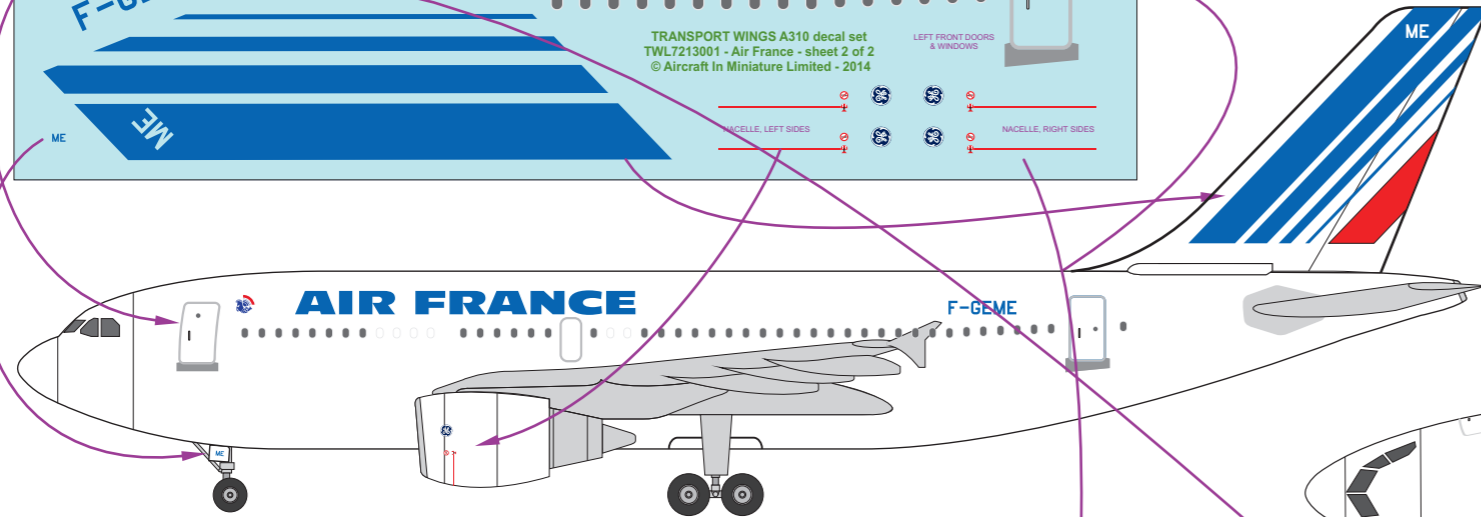

Produced by  
Aircraft In Miniature Limited  
in collaboration with  
H G Hannant Limited  
© Aircraft In Miniature Limited 2014

**TRANSPORT WINGS**  
**A310**  
**Air France**  
**TWL7213001**  
**1:72 LASER PRINTED**  
**DECAL SET**

**ATTENTION**  
DECALS MUST BE APPLIED  
TO A GLOSS PAINTED SURFACE

FUSELAGE SIDE DECAL  
IS IN TWO SECTIONS.  
REMOVE OVERLAPPING WINDOW  
TO AVOID CHANGE IN COLOUR.

- Gloss white - Xtracolor X141
- Airbus Industries Grey - Xtracolor X359