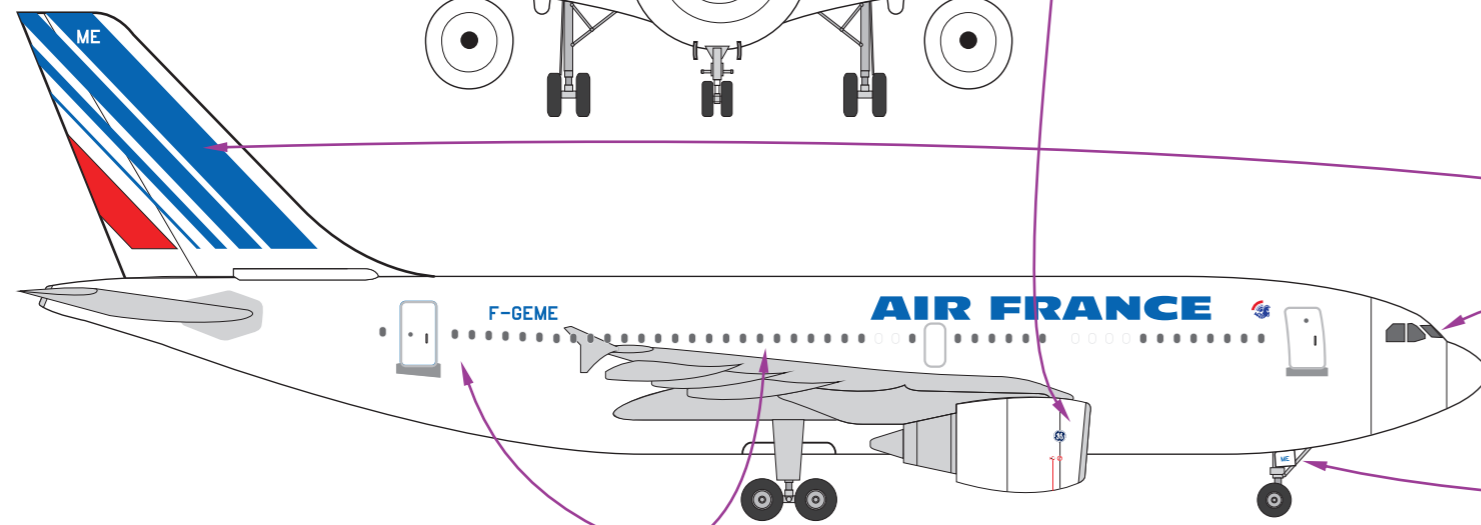

Produced by  
Aircraft In Miniature Limited  
in collaboration with  
H G Hannant Limited  
© Aircraft In Miniature Limited 2014

**TRANSPORT WINGS**  
**A310**  
**Air France**  
**TWL7213001**  
**1:72 LASER PRINTED**  
**DECAL SET**

**ATTENTION**  
DECALS MUST BE APPLIED  
TO A GLOSS PAINTED SURFACE

FUSELAGE SIDE DECAL  
IS IN TWO SECTIONS.  
REMOVE OVERLAPPING WINDOW  
TO AVOID CHANGE IN COLOUR.

- Gloss white - Xtracolor X141
- Airbus Industries Grey - Xtracolor X359