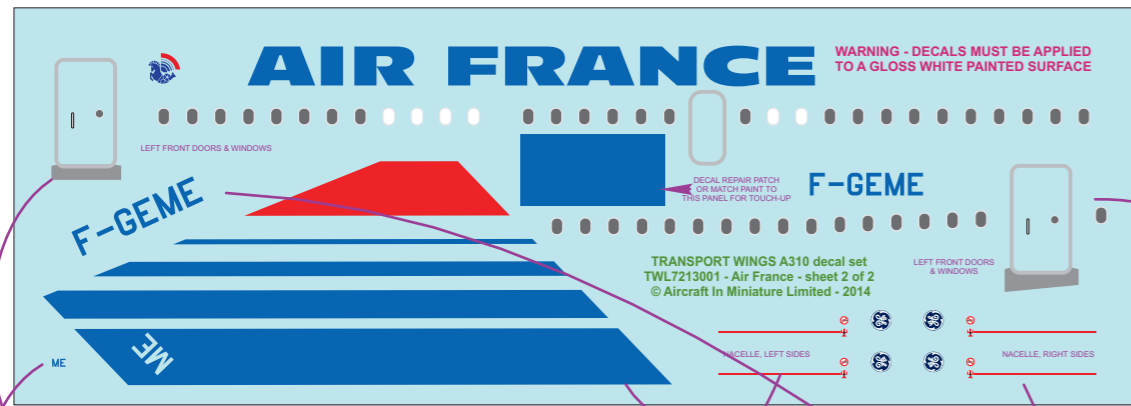

Produced by  
Aircraft In Miniature Limited  
in collaboration with  
H G Hannant Limited  
© Aircraft In Miniature Limited 2014

**TRANSPORT WINGS**  
**A310**  
**Air France**  
**TWL7213001**  
**1:72 LASER PRINTED**  
**DECAL SET**

**ATTENTION**  
DECALS MUST BE APPLIED  
TO A GLOSS PAINTED SURFACE

FUSELAGE SIDE DECAL  
IS IN TWO SECTIONS.  
REMOVE OVERLAPPING WINDOW  
TO AVOID CHANGE IN COLOUR.

- Gloss white - Xtracolor X141
- Airbus Industries Grey - Xtracolor X359