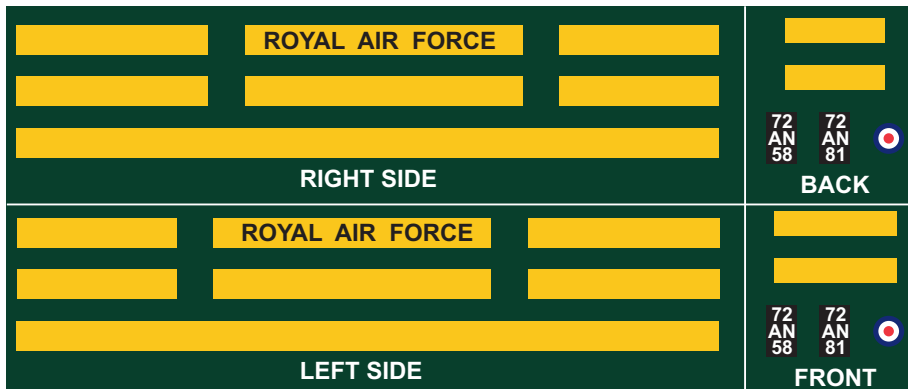

**GROUND EQUIPMENT DECAL SET FOR
RAF MD300 TRACTOR**

1:48 SCALE - GED48012

© Aircraft In Miniature Ltd. - 2012

Trim dark green carrier film to edge of decal

**PRINT THIS FILE ON WATERSLIDE
DECAL PAPER WITH WHITE CARRIER FILM**

**FREE DECAL ARTWORK - FOR PERSONAL USE ONLY
NOT FOR COMMERCIAL USE OR RESALE**

Downloaded from www.aim72.co.uk for use with
the Aircraft In Miniature Ground Equipment Kit.
Location instructions are on the same page of this website.

1:48