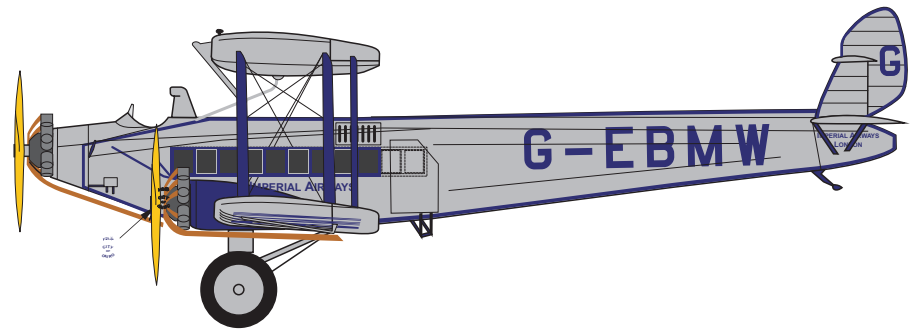

Rug Rat Resins DeHavilland DH 66 Hercules Kit 72-09-001

Paint a 0.040"/1 mm wide dark blue line around the edge of the top and bottom wings.

Paint navigation lights gloss black.
Note: Apply several coats to sides of etching to give a more 'rounded' appearance to the etching.

COLOUR KEY

-  Aluminum Dope
-  Midnight Blue
- decal supplied & Xtracolor X357
-  Black

3° dihedral - typical