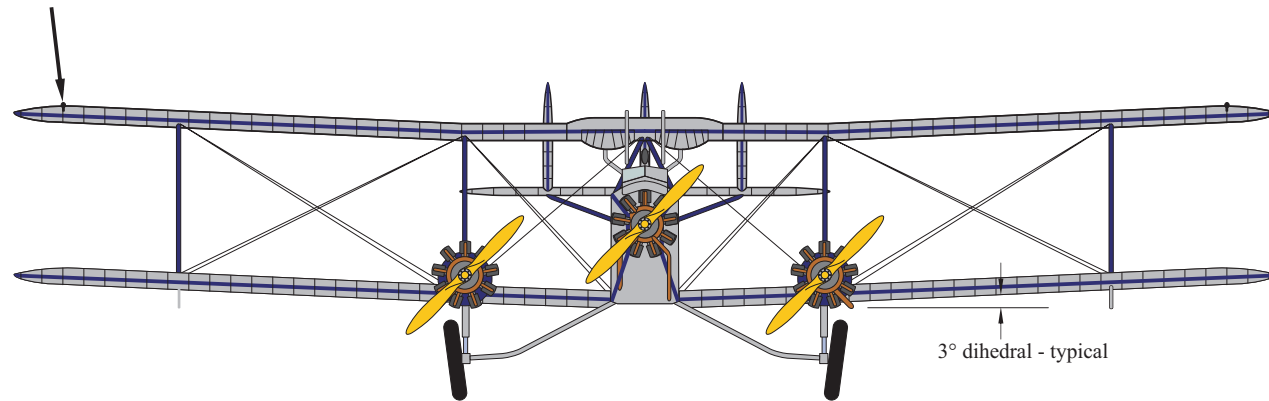

Rug Rat Resins DeHavilland DH 66 Hercules Kit 72-09-001

Paint a 0.040"/1 mm wide dark blue line around the edge of the top and bottom wings.

Paint navigation lights gloss black.
Note: Apply several coats to sides of etching to give a more 'rounded' appearance to the etching.

COLOUR KEY

-  Aluminum Dope
-  Midnight Blue
- decal supplied & Xtracolor X357
-  Black

3° dihedral - typical