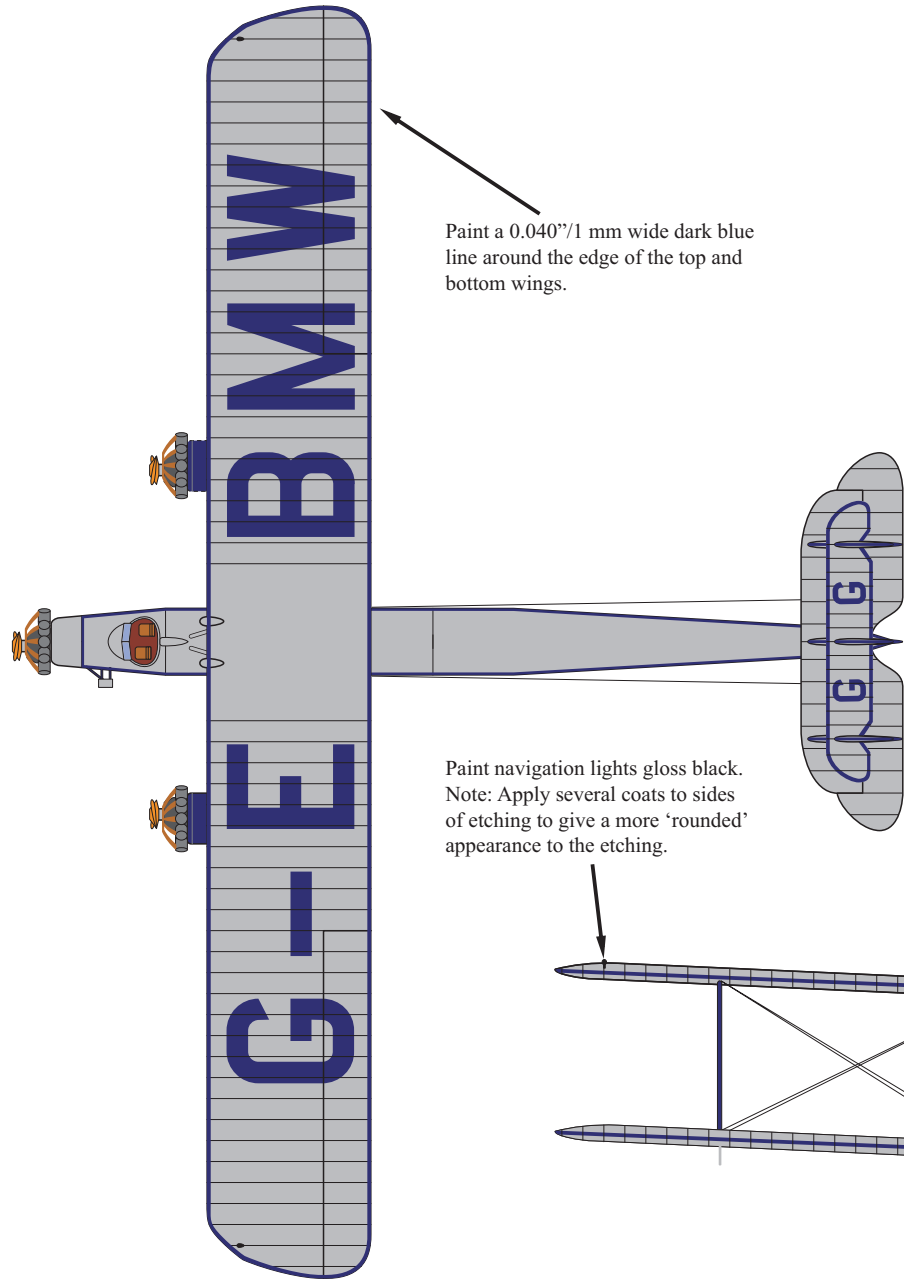

Rug Rat Resins DeHavilland DH 66 Hercules Kit 72-09-001

Paint a 0.040"/1 mm wide dark blue line around the edge of the top and bottom wings.

Paint navigation lights gloss black.
Note: Apply several coats to sides of etching to give a more 'rounded' appearance to the etching.

COLOUR KEY

-  Aluminum Dope
-  Midnight Blue
- decal supplied & Xtracolor X357
-  Black

3° dihedral - typical