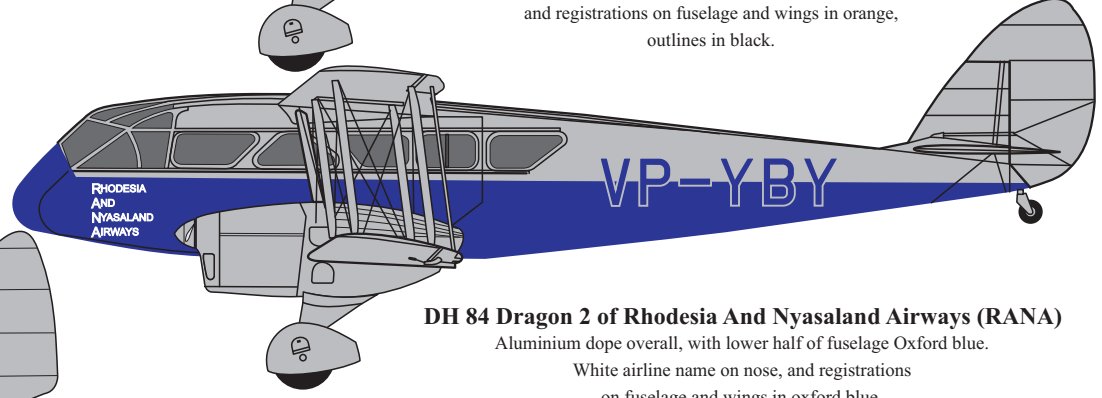

- Aluminium dope
Xtracolor X142
- Oxford Blue
- Gloss Black
Xtracolor X12

We recommend the use of Hannants 'Xtracolor' paints.

Position of registrations shown for Rhodesian aircraft - other aircraft were similar.

DH 84 Dragon 2 of Jersey Airways Ltd.
Aluminium dope overall, with airline and aircraft names on nose, and registrations on fuselage and wings in orange, outlines in black.

DH 84 Dragon 2 of Rhodesia And Nyasaland Airways (RANA)
Aluminium dope overall, with lower half of fuselage Oxford blue. White airline name on nose, and registrations on fuselage and wings in oxford blue.

DH 84 Dragon 1 'Seafarer' of Jim & Amy Mollison
Gloss black overall with white registrations, union flag on rudder and polished metal cockpit window frames and spinner. (There were no cabin windows)