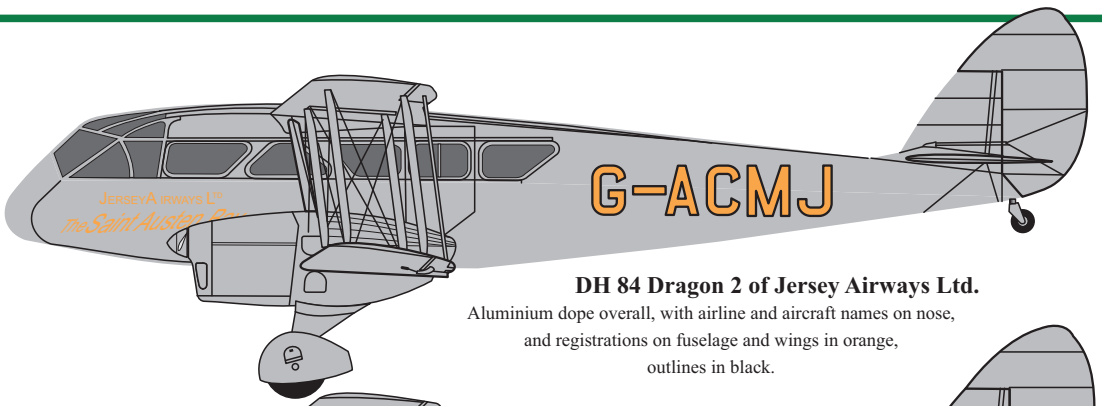

- Aluminium dope
Xtracolor X142
- Oxford Blue
- Gloss Black
Xtracolor X12

We recommend the use of Hannants 'Xtracolor' paints.

Position of registrations shown for Rhodesian aircraft - other aircraft were similar.

DH 84 Dragon 2 of Jersey Airways Ltd.
Aluminium dope overall, with airline and aircraft names on nose, and registrations on fuselage and wings in orange, outlines in black.

DH 84 Dragon 2 of Rhodesia And Nyasaland Airways (RANA)
Aluminium dope overall, with lower half of fuselage Oxford blue. White airline name on nose, and registrations on fuselage and wings in oxford blue.

DH 84 Dragon 1 'Seafarer' of Jim & Amy Mollison
Gloss black overall with white registrations, union flag on rudder and polished metal cockpit window frames and spinner. (There were no cabin windows)